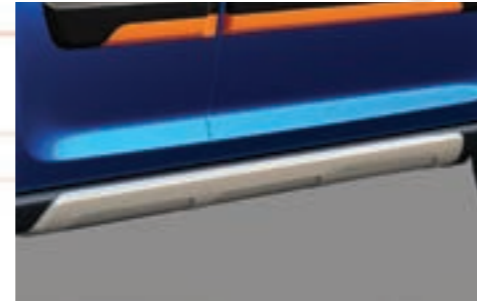

EXTERIOR ACCESSORIES

REAR UPPER GARNISH

990J0M62S07-200

DOOR VISOR

990J0M62SQ0-010

BODY SIDE MOULDING

990J0M62S01-020
990J0M62S01-030

ORANGE INSERT
SILVER INSERT