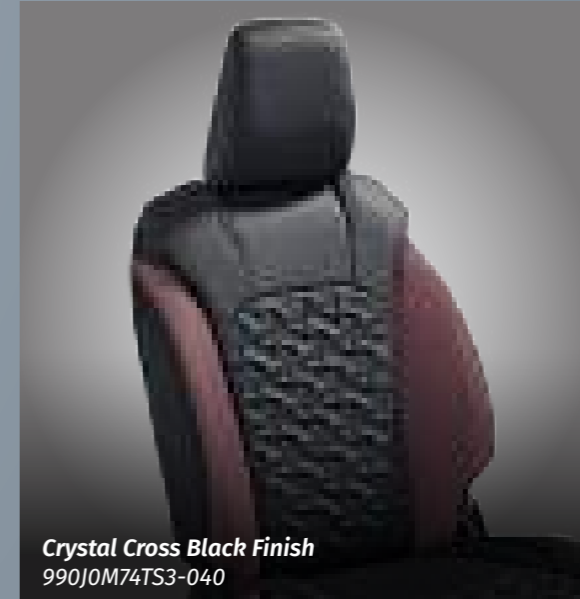

Crystal Cross Bordeaux Finish
990J0M74TB3-020

Crystal Cross Black Finish
990J0M74TS3-040