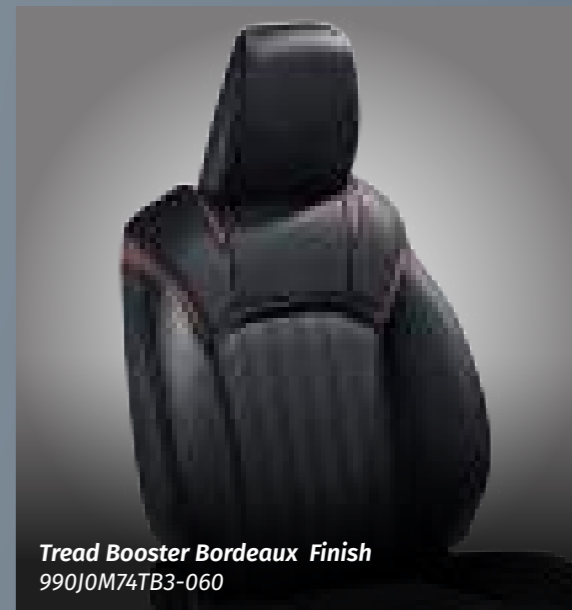

Tread Booster Bordeaux Finish
990J0M74TB3-060

NON-SIDE AIRBAG
(Applicable for Delta+, Delta and Sigma)

*Seat cover shown on Alpha Variant for illustration purpose, actual variant applicability may vary as per design. *All Side Airbag Seat Covers applicable for Alpha/Zeta Variant.
*Caution – Non-Side Airbag Seat Covers can not be installed on Alpha and Zeta variant, only applicable for Delta+, Delta, Sigma.

*Seat cover shown on Alpha Variant for illustration purpose, actual variant applicability may vary as per design. *All Side Airbag Seat Covers applicable for Alpha/Zeta Variant.
*Caution – Non-Side Airbag Seat Covers can not be installed on Alpha and Zeta variant, only applicable for Delta+, Delta, Sigma.