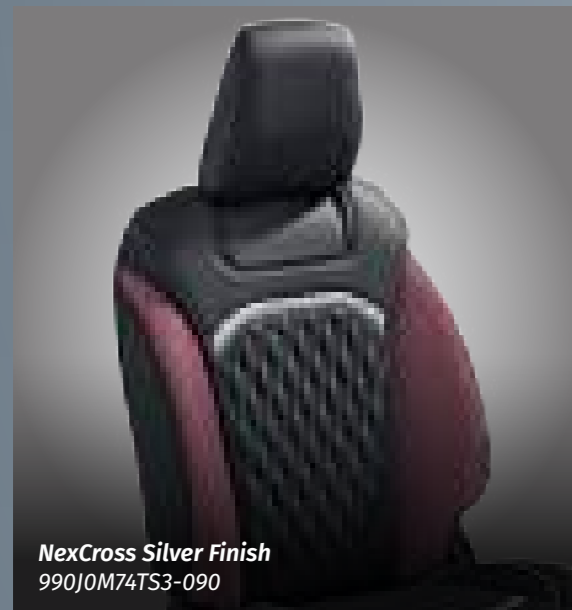

SIDE AIRBAG
(Applicable for Alpha and Zeta)

X-Factor Bordeaux Lining Finish
990J0M74TS3-110

X-Factor Silver Lining Finish
990J0M74TS3-120

X-Factor Black Lining Finish
990J0M74TB3-050

SIDE AIRBAG
(Applicable for Alpha and Zeta)