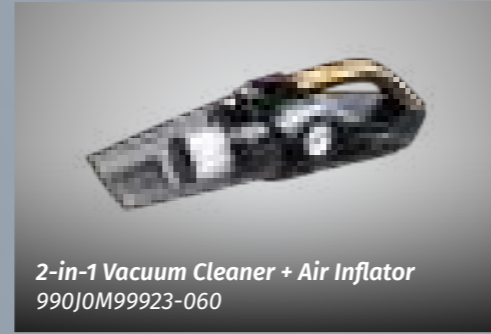

| LIFESTYLE ACCESSORIES

Comfort Collection
990J0M999TE-141

Hard Box Trunk Organizer
990J0M999L8-190

Neck Cushion - 990J0M999L2-070
Red Cushion - 990J0M999L2-200

Organic Perfume
990J0M999GR-770

Rear Mobile / Tablet Holder
990J0M999L1-600

Tissue Box
990J0M999L5-310

Pressure Washer (90 PSI)
990J0M999PW-030

Premium Car Ionizer + USB Charger
990J0M999S0-120

2-in-1 Vacuum Cleaner + Air Inflator
990J0M999Z3-060

Dual Port Fast Charger
990J0M999M3-480
3-in-1 Cable Charger
990J0M999M3-470