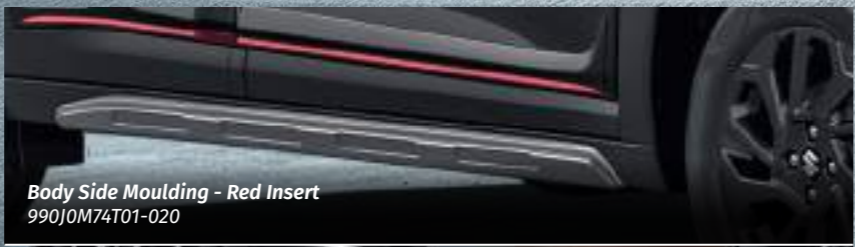

8 | Red Dash Designer Mat

9 | Protective Door Sill Guard

Front Underbody Spoiler - Grey + Red
990J0M74T07-100

Side Underbody Spoiler - Grey
990J0M74T07-120

Body Side Moulding - Red Insert
990J0M74T01-020

Rear Underbody Spoiler - Grey + Red
990J0M74T07-110