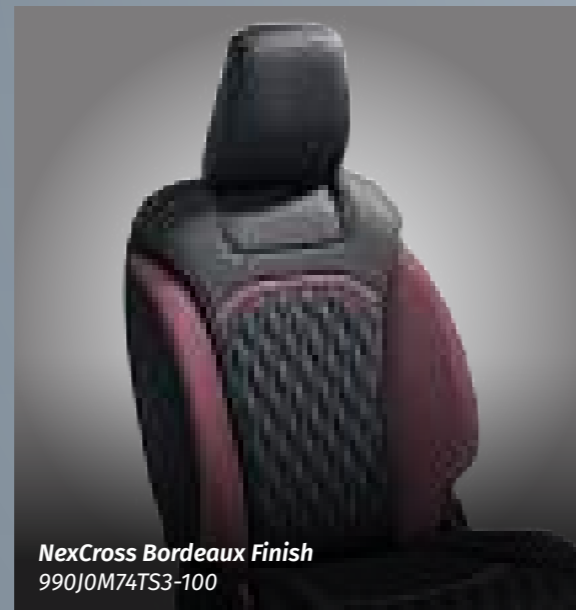

NexCross Black Finish
990J0M74TB3-040

NexCross Bordeaux Finish
990J0M74TS3-100