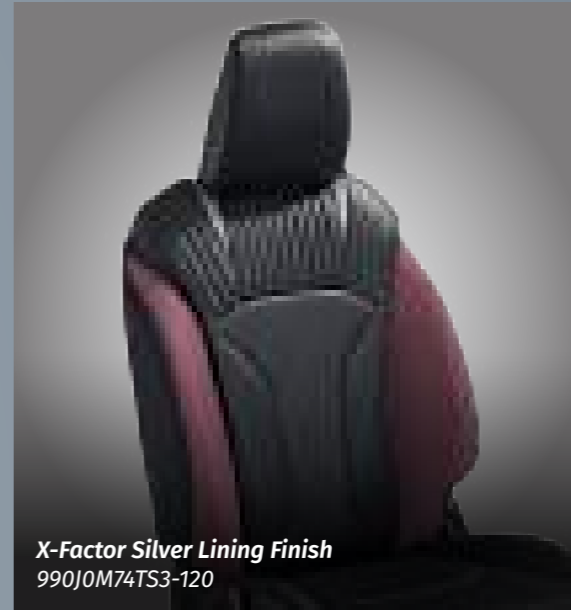

X-Factor Black Lining Finish
990J0M74TB3-050

X-Factor Silver Lining Finish
990J0M74TS3-120