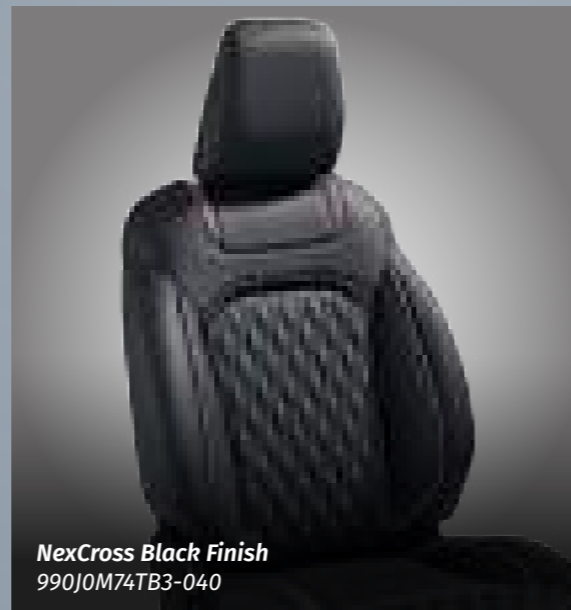

NexCross Black Finish
990J0M74TB3-040

NON-SIDE AIRBAG
(Applicable for Delta+, Delta and Sigma)

SIDE AIRBAG
(Applicable for Alpha and Zeta)