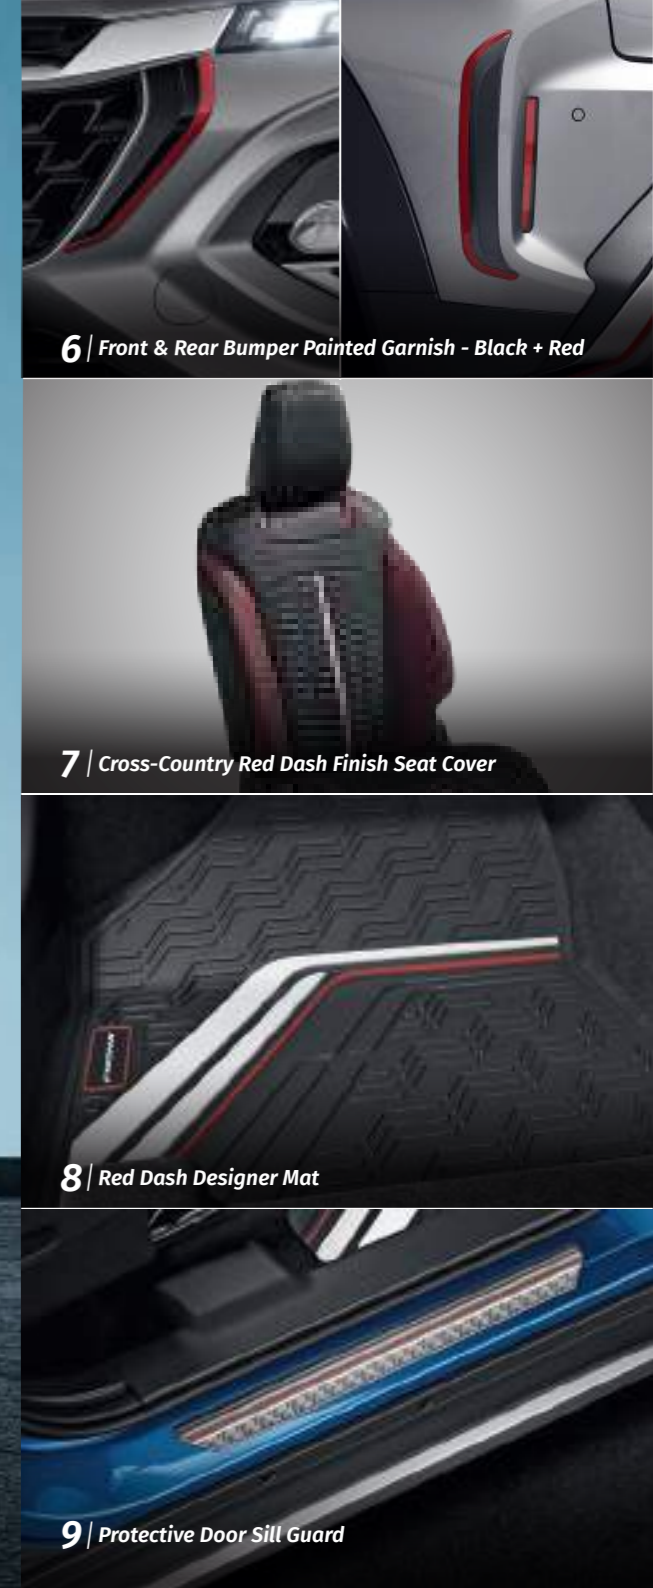

6 | Front & Rear Bumper Painted Garnish - Black + Red

7 | Cross-Country Red Dash Finish Seat Cover

8 | Red Dash Designer Mat

9 | Protective Door Sill Guard