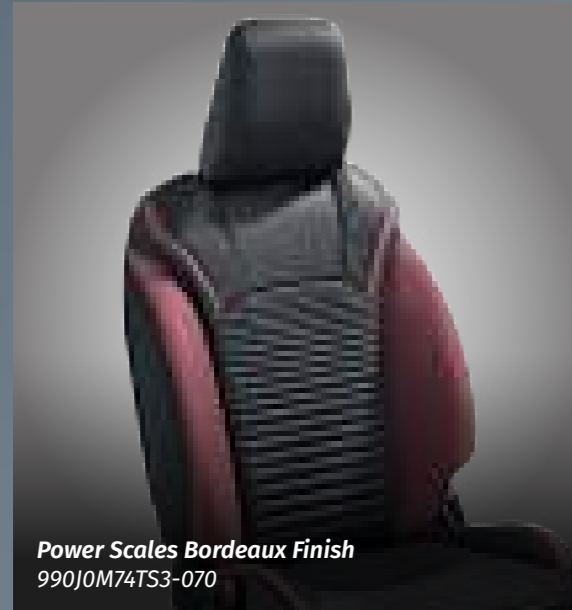

Power Scales Red Finish
990J0M74TS3-080

SIDE AIRBAG
(Applicable for Alpha and Zeta)

Power Scales Bordeaux Finish
990J0M74TS3-070