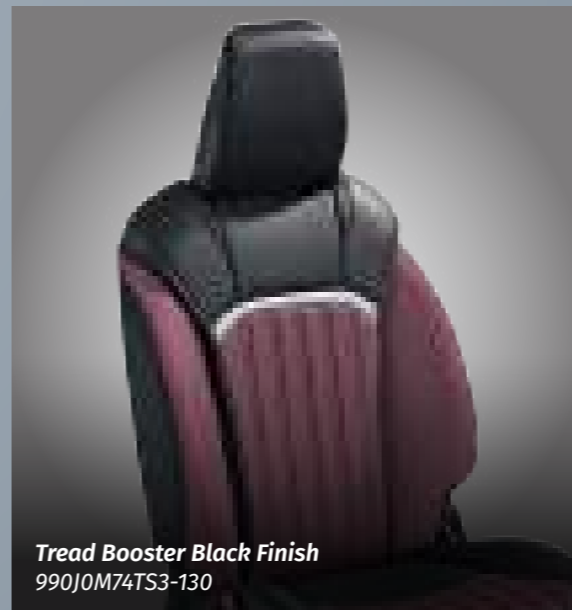

NexCross Silver Finish
990J0M74TS3-090

NexCross Bordeaux Finish
990J0M74TS3-100

NexCross Black Finish
990J0M74TB3-040

NON-SIDE AIRBAG
(Applicable for Delta+, Delta and Sigma)

SIDE AIRBAG
(Applicable for Alpha and Zeta)