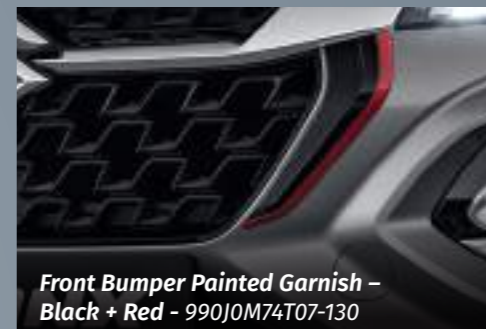

| EXTERIOR ACCESSORIES

Elevate your driving experience to the next level with premium exterior accessories that accentuate the SUV's sporty appearance. From eye-catching garnishes to stylish finishes that add a fresh touch, these accessories are designed to give your FRONX undeniable appeal.

*Other available accessories – Body Cover, ORVM Cover - Garnish Finish (can not be overlapped with ORVM Cover - Red Dash Finish), Mud Flap.
**Front Parking Assist System can not be overlapped with Head Lamp Garnish.