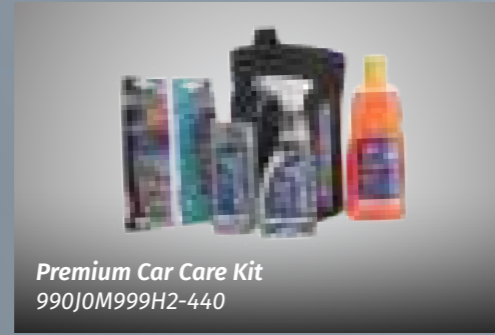

| LIFESTYLE ACCESSORIES

Comfort Collection
990J0M999TE-141

Hard Box Trunk Organizer
990J0M999L8-190

Neck Cushion - 990J0M999L2-070
Red Cushion - 990J0M999L2-200

Organic Perfume
990J0M999GR-770

Rear Mobile / Tablet Holder
990J0M999L1-600

Tissue Box
990J0M999L5-310

Pressure Washer (90 PSI)
990J0M999PW-030

Premium Car Ionizer + USB Charger
990J0M999S0-120

2-in-1 Vacuum Cleaner + Air Inflator
990J0M999Z3-060

Dual Port Fast Charger
990J0M999M3-480
3-in-1 Cable Charger
990J0M999M3-470

Premium Car Care Kit
990J0M999H2-440

Deluxe Car Care Kit
990J0M999H2-860

| INFOTAINMENT ACCESSORIES

Multimedia - Pioneer (17.6 cm) Full HD
990J0M999D9-240

Multimedia - Sony (17.6 cm) Web Link
990J0M83KD9-670