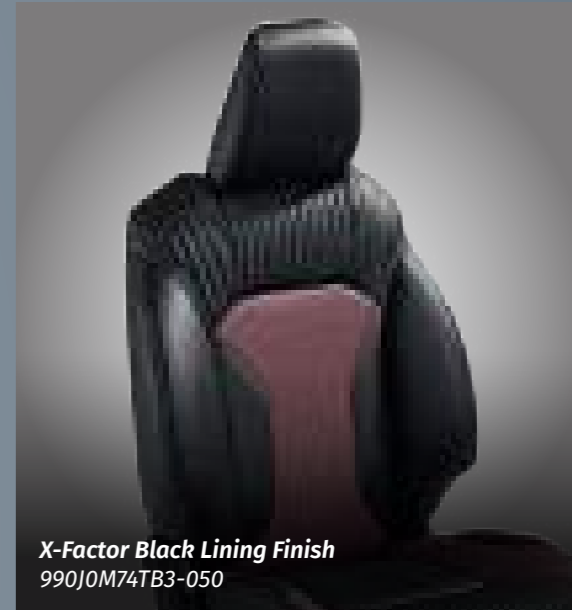

X-Factor Black Lining Finish
990J0M74TB3-050

SIDE AIRBAG
(Applicable for Alpha and Zeta)