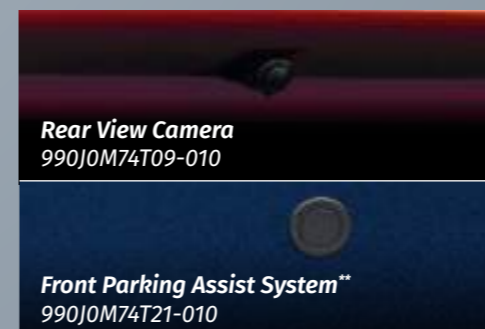

Rear View Camera
990J0M74T09-010

Front Grille Garnish - Opulent Red
990J0M74T13-030

Front Grille Garnish - Midnight Black
990J0M74T13-020

Front Parking Assist System**
990J0M74T21-010

ORVM Cover - Garnish Finish
990J0M55T13-080