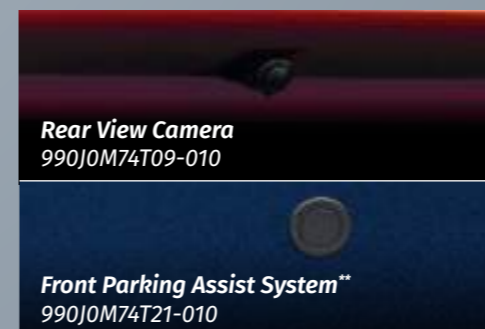

ORVM Cover - Garnish Finish
990J0M55T13-080

Front Grille Garnish - Opulent Red
990J0M74T13-030

Front Grille Garnish - Midnight Black
990J0M74T13-020

Front Parking Assist System**
990J0M74T21-010

Rear View Camera
990J0M74T09-010