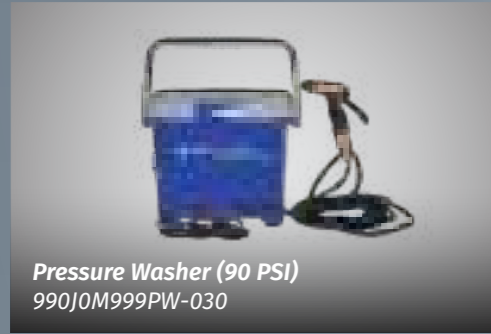

| LIFESTYLE ACCESSORIES

Comfort Collection
990J0M999TE-141

Hard Box Trunk Organizer
990J0M999L8-190

Neck Cushion - 990J0M999L2-070
Red Cushion - 990J0M999L2-200

Organic Perfume
990J0M999GR-770

Rear Mobile / Tablet Holder
990J0M999L1-600

Tissue Box
990J0M999L5-310

Pressure Washer (90 PSI)
990J0M999PW-030

Premium Car Ionizer + USB Charger
990J0M999S0-120

2-in-1 Vacuum Cleaner + Air Inflator
990J0M999Z3-060

Dual Port Fast Charger
990J0M999M3-480
3-in-1 Cable Charger
990J0M999M3-470