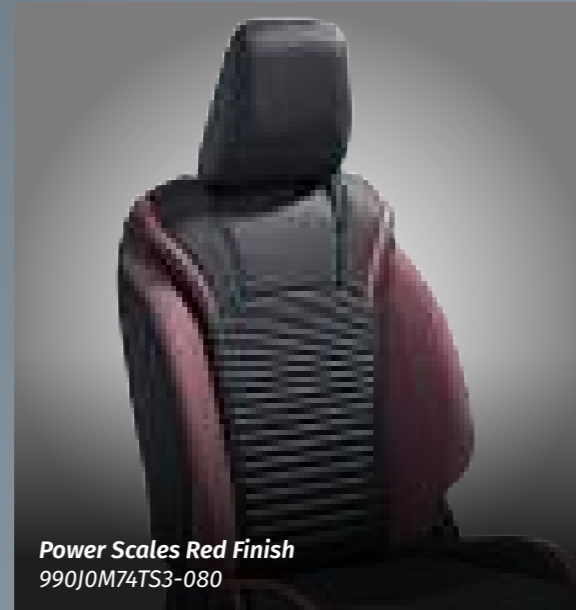

Power Scales Silver Finish
990J0M74TB3-030

Power Scales Red Finish
990J0M74TS3-080