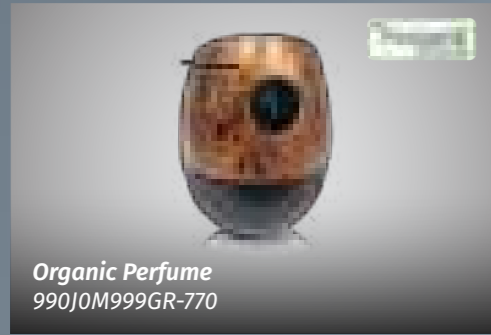

| LIFESTYLE ACCESSORIES

Comfort Collection
990J0M999TE-141

Hard Box Trunk Organizer
990J0M999L8-190

Neck Cushion - 990J0M999L2-070
Red Cushion - 990J0M999L2-200

Organic Perfume
990J0M999GR-770

Rear Mobile / Tablet Holder
990J0M999L1-600