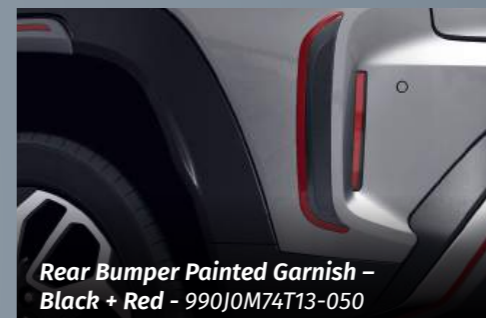

Front Bumper Painted Garnish – Black + Red - 990J0M74T07-130