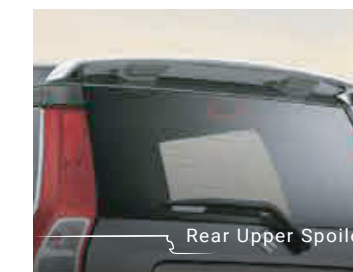

STRONG ON THE OUTSIDE.

With a host of premium accessories, make your Big New WagonR look bigger and stronger.

	Magma Grey		Autumn Orange
	Silky Silver		Nutmeg Brown
	Superior White		Poolside Blue