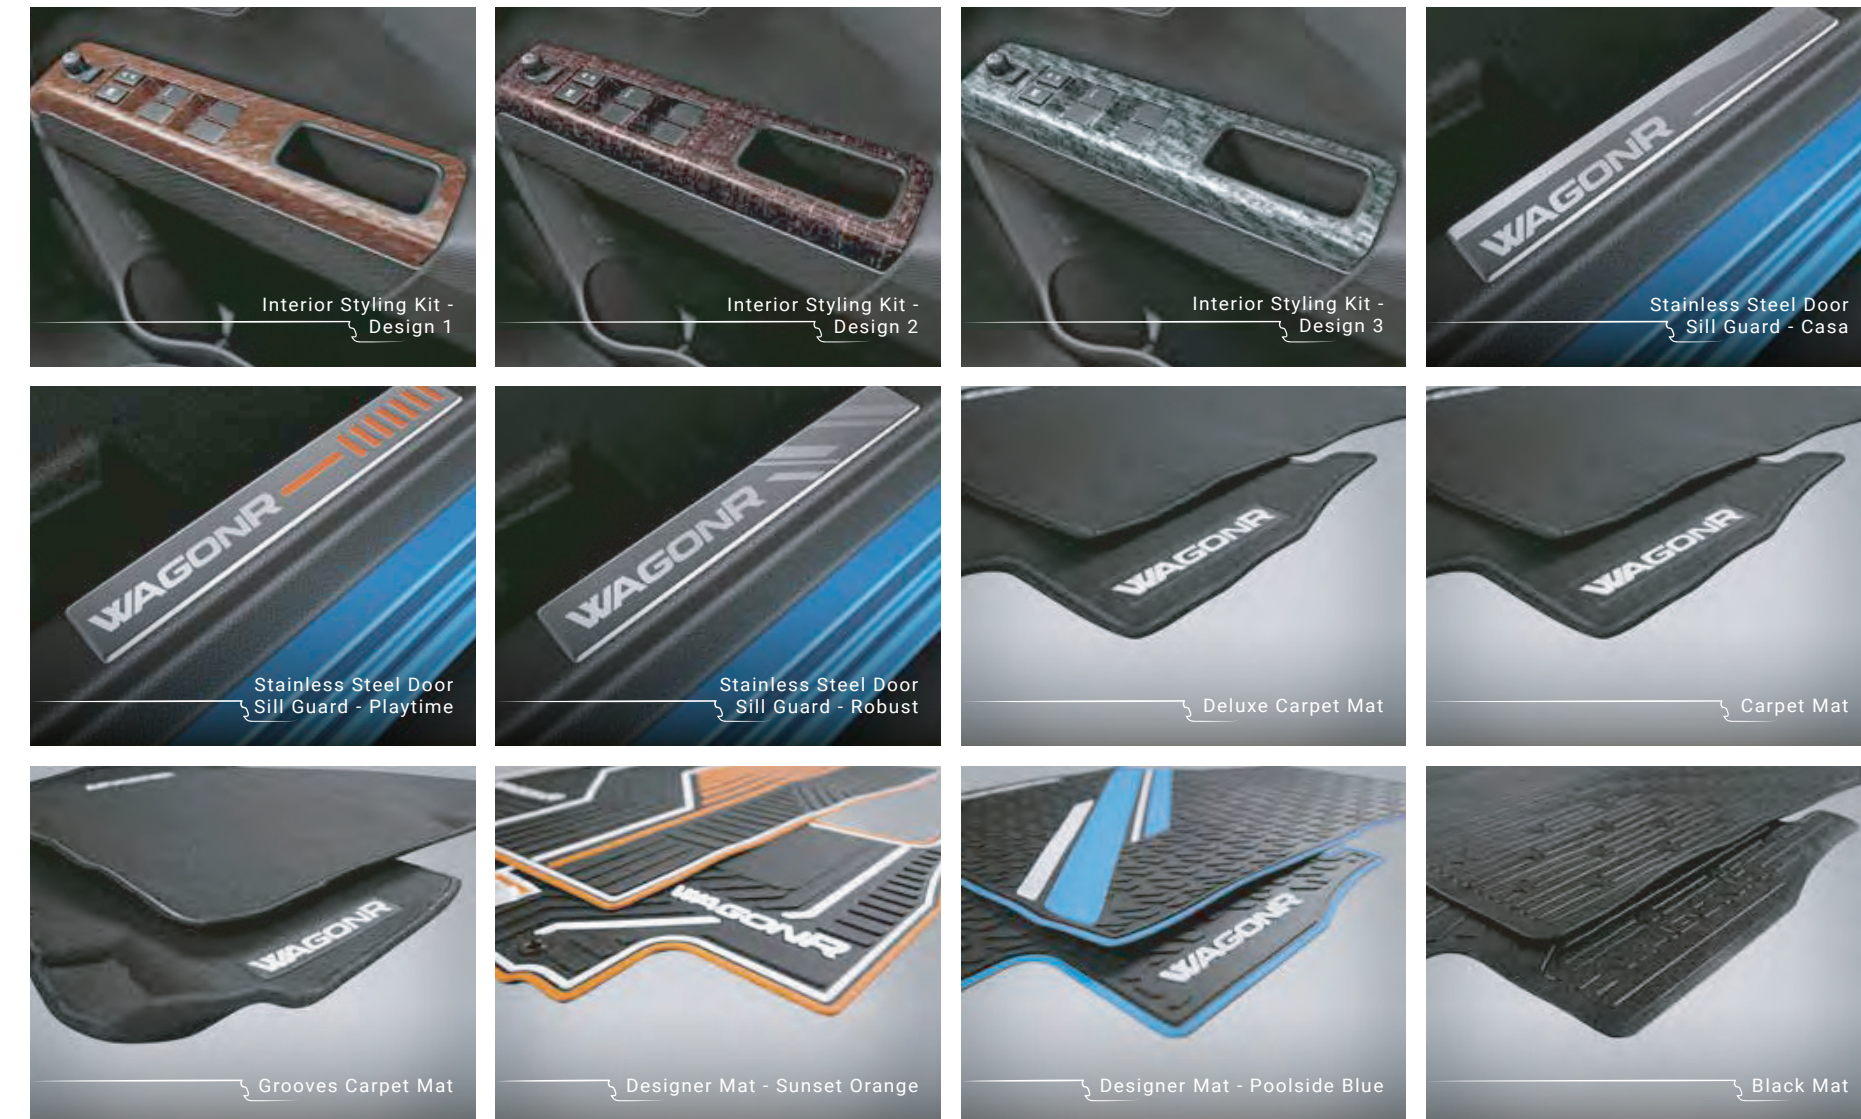

INTERIOR ACCESSORIES