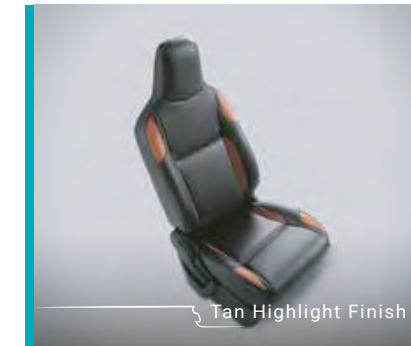

Tan Highlight Finish
990J0M69RB3-020 (Z/V) | 990J0M69RB3-080 (L)