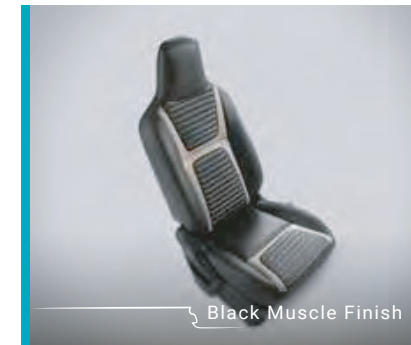

Black Muscle Finish
990J0M69RB3-050 (Z/V) | 990J0M69RB3-110 (L)