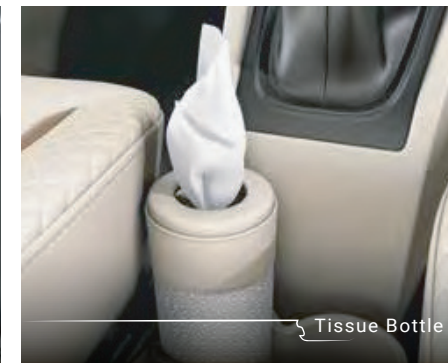

Trunk Organiser

Tissue Bottle

Emergency Kit