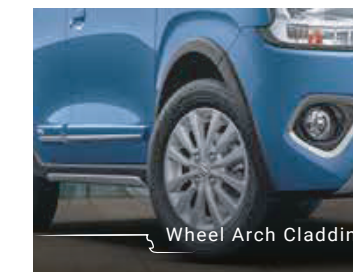

STRONG ON THE OUTSIDE.

With a host of premium accessories, make your Big New WagonR look bigger and stronger.

	Magma Grey		Autumn Orange
	Silky Silver		Nutmeg Brown
	Superior White		Poolside Blue