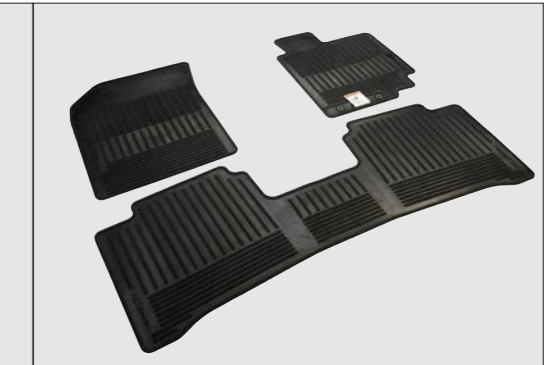

4 | All Weather Mat
Part No. 75901-79PA0-000
RHD Warning label : English and Thailand language