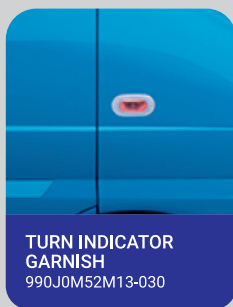

EECO
ACCESSORIES

MAKES EVERY JOURNEY SPECIAL

*Other accessories available – Front Power Window, Fog Lamp Garnish, Rear Number Plate Garnish, Graphics, Body Cover.
Actual body colour may vary from the images shown above.