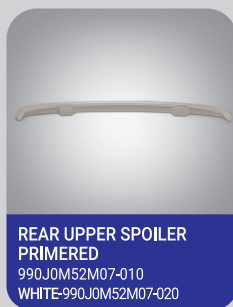

EECO
ACCESSORIES

MAKES EVERY JOURNEY SPECIAL

*Other accessories available – Front Power Window, Fog Lamp Garnish, Rear Number Plate Garnish, Graphics, Body Cover.
Actual body colour may vary from the images shown above.

**GREY QUILTING
FINISH SEAT COVER**
5 Seater-990J0M52MB3-010
7 Seater-990J0M52MB3-040

**BEIGE FOCUS FINISH
SEAT COVER**
5 Seater-990J0M52MB3-020
7 Seater-990J0M52MB3-050

**GREY INSERT QUILTING
FINISH SEAT COVER**
5 Seater-990J0M52MB3-150
7 Seater-990J0M52MB3-160