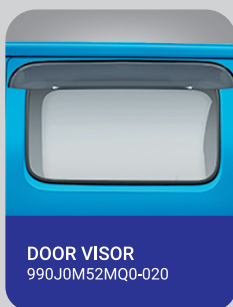

EECO
ACCESSORIES

MAKES EVERY JOURNEY SPECIAL

*Other accessories available – Front Power Window, Fog Lamp Garnish, Rear Number Plate Garnish, Graphics, Body Cover.
Actual body colour may vary from the images shown above.