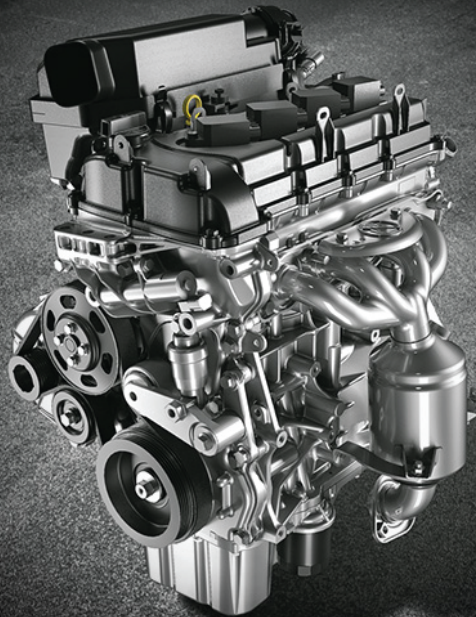

## SOPHISTICATED POWER

Sophistication is not always what it seems. It's formal. Luxurious. Extravagant in fact. But, that's not all. There's power beneath all that charm. There's aggression behind the calm. It's the new S-Cross, with a powerful new petrol engine. But, there's more to it than just power. There's ample space for you to carry your world along. And it comes with sophisticated features like the Cruise Control, Rain Sensing Wipers, Auto Headlamps, and Reverse Parking Camera to make your journeys more convenient.

## THE NEW AND REFINED PETROL ENGINE

The sophisticated might not flaunt power, but they do enjoy it. Equipped with the powerful new 1.5L K15 Petrol Engine, the new S-Cross has all the power you need, while giving you a refined driving experience.