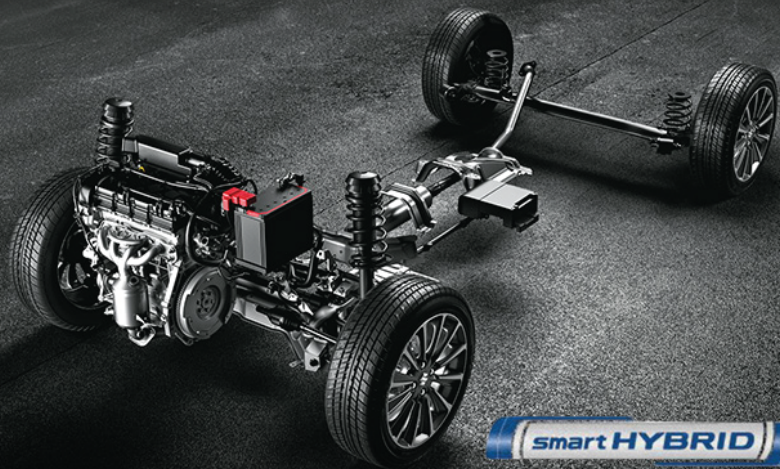

ADVANCED SMART HYBRID TECHNOLOGY

The Progressive Smart Hybrid technology in S-Cross is designed to give you a smooth drive. It's Integrated Starter Generator, paired with a Lithium-Ion battery and a Lead Acid Battery helps regenerate braking energy for an enhanced driving experience. And its torque assist function reduces the load on the engine and improves fuel efficiency.