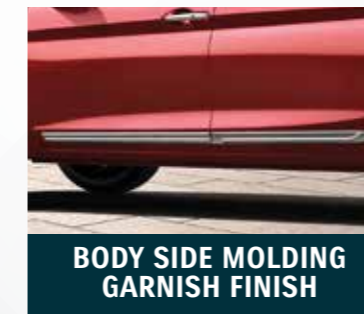

MUD FLAPS
(No Image Available)

990J0M72R00-010

*Vehicle shown above is of Indian specification

WINDOW FRAME KIT

990J0M72R13-010

BODY SIDE MOLDING GARNISH FINISH

990J0M72R01-020

BODY SIDE MOLDING GARNISH INSERT**