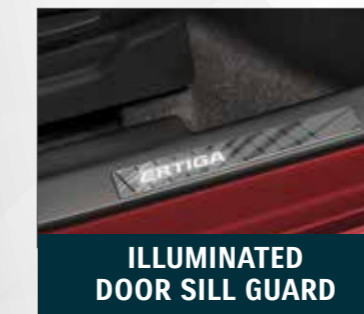

INTERIOR ACCESSORIES

INTERIOR STYLING KIT MAPLE WOOD FINISH

990J0M72RPI-010 - ARMREST - RHD

990J0M72RPI-020 - DASHBOARD - RHD

ILLUMINATED DOOR SILL GUARD

990J0M72RP6-030

TWIN COLOUR DOOR SILL GUARD

990J0M72RP6-010