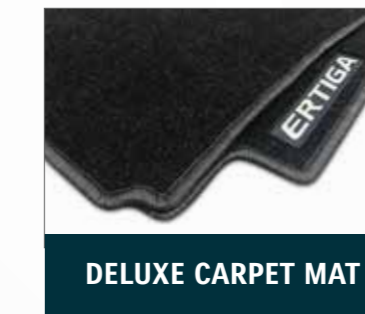

INTERIOR ACCESSORIES

INTERIOR STYLING KIT MAPLE WOOD FINISH

990J0M72RPI-010 - ARMREST - RHD

990J0M72RPI-020 - DASHBOARD - RHD

ILLUMINATED DOOR SILL GUARD

990J0M72RP6-030

TWIN COLOUR DOOR SILL GUARD

990J0M72RP6-010