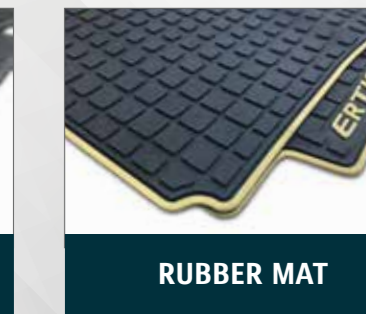

INTERIOR ACCESSORIES

INTERIOR STYLING KIT MAPLE WOOD FINISH

990J0M72RPI-010 - ARMREST - RHD

990J0M72RPI-020 - DASHBOARD - RHD

ILLUMINATED DOOR SILL GUARD

990J0M72RP6-030

TWIN COLOUR DOOR SILL GUARD

990J0M72RP6-010

DELUXE CARPET MAT

75901M72R50 - LHD
75901M72R00 - RHD

PREMIUM CARPET MAT

75901M72R60 - LHD
75901M72R10 - RHD

RUBBER MAT

75901M72RG0 - LHD
75901M72R80 - RHD