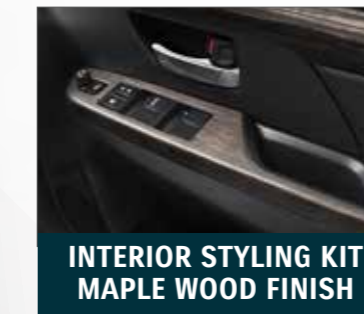

INTERIOR ACCESSORIES

INTERIOR STYLING KIT MAPLE WOOD FINISH

990J0M72RPI-010 - ARMREST - RHD

990J0M72RPI-020 - DASHBOARD - RHD

ILLUMINATED DOOR SILL GUARD

990J0M72RP6-030

TWIN COLOUR DOOR SILL GUARD

990J0M72RP6-010