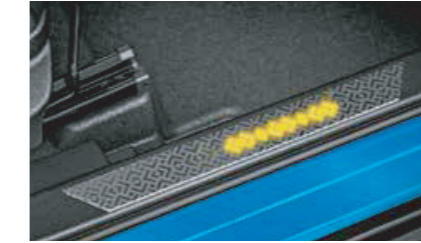

Illuminated Door Sill Guard
990J0M82PM6-010 ₹ 3 590