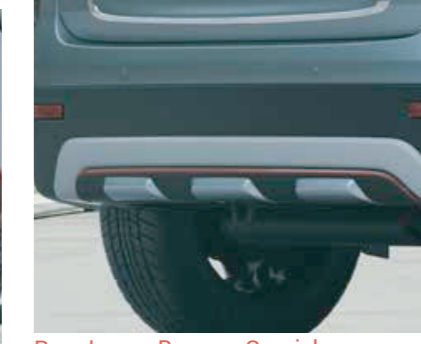

VELOCITY PACKAGE (Z+ 990J0M82PTE-130 ₹31 990)

Silver Muscle Finish Seat Cover

Front Extender

Rear Extender

Front Lower Bumper Garnish (Red Carbon)

Rear Lower Bumper Garnish (Red Carbon)

Side Cladding (Red Carbon)