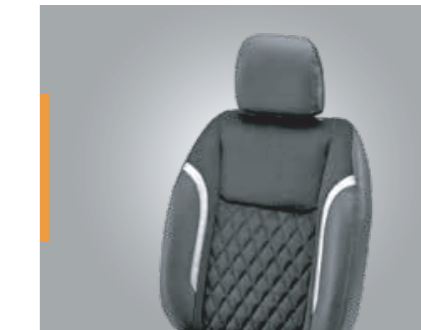

Diamond Quilted Lining
990J0M82PB6-050 ₹7 190

*more color options available.

Leather Premium PU PU PU + Fabric