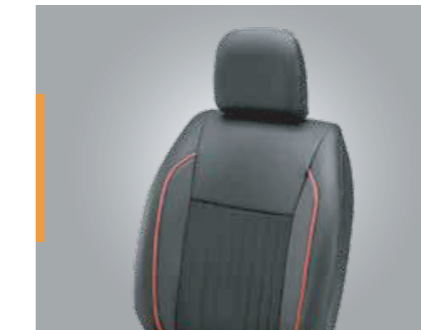

Red Lining Vertical Flow
990J0M82PB6-040 ₹5 990