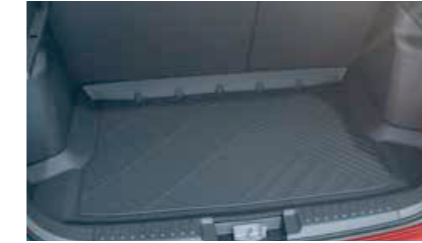

Grooves Boot Mat
990J0M82PA3-030 ₹ 1 490