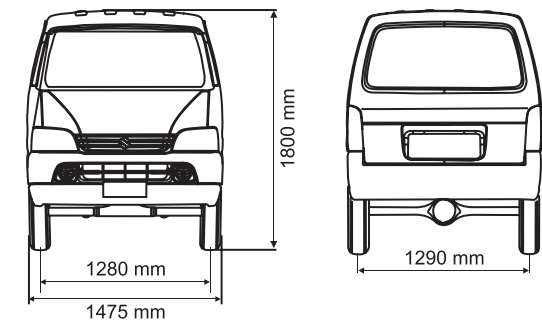

FEATURE LIST	
	CARGO PETROL
COMFORT	
Air Coniditioner	-
Heater	S
Headrests - Front Row	Integrated
Sliding Driver Seat	S
Reclining Front Seat	S
Two Speed Windsheild Wipers	S
INSTRUMENT PANEL AND CONSOLE	
12 Volt Accessory Socket	S
Speedometer Illumination Color	Amber
Multi Trimeter	S
Digital Meter Cluster	S
Audio 1 Din Box + Cover	S
INTERIOR	
Both Side Sunvisor	S
Co-Driver Assit Grip	S
Molded Roof Lining	S
New Interior Color	S
New Color Seats Matching Interior Color	S
Front Cabin Lamp	S
Rear Cabin Lamp	S
Falt Cargo Bed	S
Floor Carpet (Front)	S
EXTERIOR	
Wheel Covers	Centre Cap
Tubeless Tyres	S
Front Mud Flaps	S
Badging	Decal
Outside Rear View Mirror	S
Covered Cargo Cabin	S
Door Lock (Driver and Back Door)	S
Lockable Fuel Cap (Petrol)	S
SAFETY AND SECURITY	
Side Impact Beans	S
High Mount Stop Lamp	S
Reflector Strips (Front and Rear)	S
Fire Extinguisher	-
Seat Belt Reminder - Dr + Co. Dr	S
Rear Parking Sensors	S
Headlamp Levelling	S
Speed Limiting Device (Max Speed)	80 km/hr