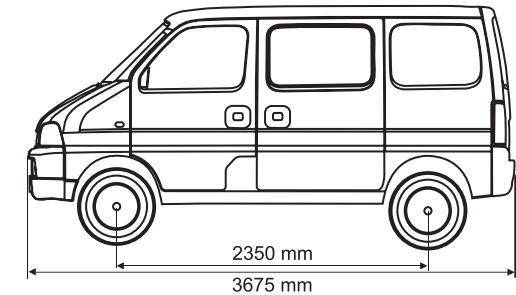

FEATURE LIST	
	CARGO PETROL
COMFORT	
Air Coniditioner	-
Heater	S
Headrests - Front Row	Integrated
Sliding Driver Seat	S
Reclining Front Seat	S
Two Speed Windsheild Wipers	S
INSTRUMENT PANEL AND CONSOLE	
12 Volt Accessory Socket	S
Speedometer Illumination Color	Amber
Multi Trimeter	S
Digital Meter Cluster	S
Audio 1 Din Box + Cover	S
INTERIOR	
Both Side Sunvisor	S
Co-Driver Assit Grip	S
Molded Roof Lining	S
New Interior Color	S
New Color Seats Matching Interior Color	S
Front Cabin Lamp	S
Rear Cabin Lamp	S
Falt Cargo Bed	S
Floor Carpet (Front)	S
EXTERIOR	
Wheel Covers	Centre Cap
Tubeless Tyres	S
Front Mud Flaps	S
Badging	Decal
Outside Rear View Mirror	S
Covered Cargo Cabin	S
Door Lock (Driver and Back Door)	S
Lockable Fuel Cap (Petrol)	S
SAFETY AND SECURITY	
Side Impact Beans	S
High Mount Stop Lamp	S
Reflector Strips (Front and Rear)	S
Fire Extinguisher	-
Seat Belt Reminder - Dr + Co. Dr	S
Rear Parking Sensors	S
Headlamp Levelling	S
Speed Limiting Device (Max Speed)	80 km/hr